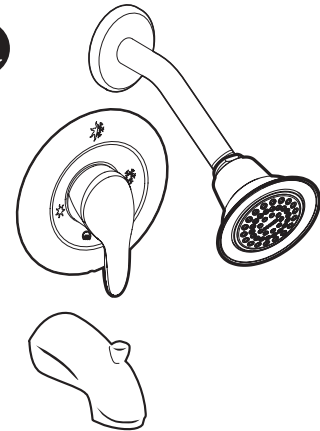

Buy it for looks. Buy it for life.®

Specifications

DESCRIPTION

- Metal construction with chrome plating, chrome with LifeShine® polished brass accents, LifeShine® polished brass, LifeShine® Satine, or platinum
- Includes showerhead, arm, flange and diverter tub spout

OPERATION

- Lever style handle
- Handle operates counterclockwise through a 270° arc with off at 6 o'clock and maximum hot at the 9 o'clock position. Shut off in clockwise direction
- Adjustable temperature limit stop to control maximum hot water temperature
- Pressure balancing mechanism maintains selected discharge temperature to ± 3°

FLOW

- Showerhead is limited to 2.5 gpm (9.5 L/min) Max

CARTRIDGE

- 1222 cartridge design
- Nonmetallic/nonferrous and stainless steel materials
- Accommodates back to back installations

STANDARDS

- Third party certified to meet CSA B-125, ASSE 1016, ASME A112.18.1M, ANSI A117.1 and all applicable requirements referenced therein

WARRANTY

- Lifetime limited warranty against leaks, drips and finish defects to the original consumer purchaser
- 5 year warranty if used in commercial installations

Villeta™ Posi-Temp® Single-Handle Tub/Shower Trim Kit

Models: TL2393, TL2393CP, TL2393P, TL2393PM
(Bulk Packed 12 per carton)

Models: TL2303, TL2303CP, TL2303P, TL2303PM, TL2303ST
(Packed 1 per carton)