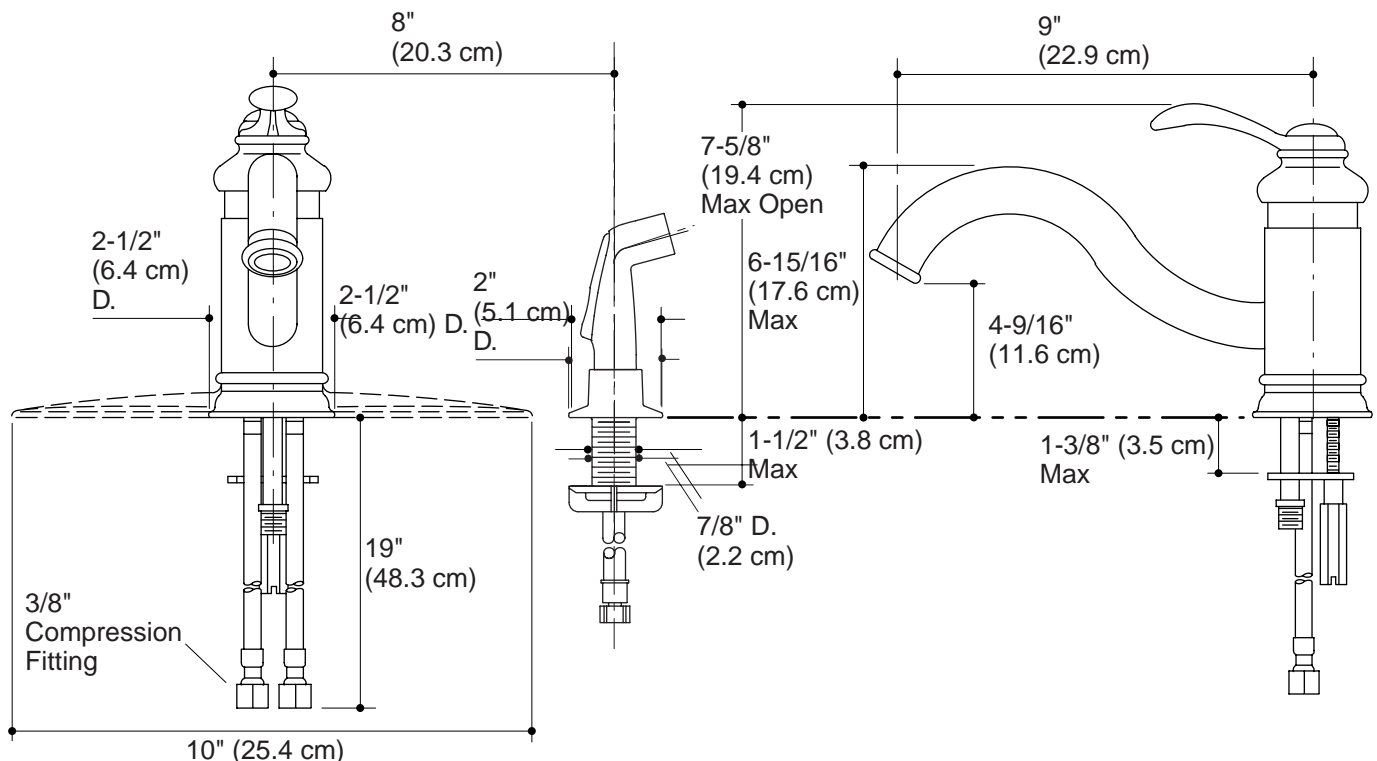

KOHLER® Roughing-In

K-12171, K-12172, K-12175, K-12176
FAIRFAX®
KITCHEN SINK FAUCET

Product Information

Applicable faucet:	
With 10" (25.4 cm) escutcheon plate less spray	K-12171
With 10" (25.4 cm) escutcheon plate with spray	K-12172
With single hole escutcheon ring less spray	K-12175
With single hole escutcheon ring with spray	K-12176
Lever handle is ADA compliant. ADA	

Installation Notes

Install this faucet following the installation instructions provided.

Lower flow aerator options are available - please refer to the Kohler price book.

FAIRFAX® KITCHEN SINK FAUCET
116129-1-BD