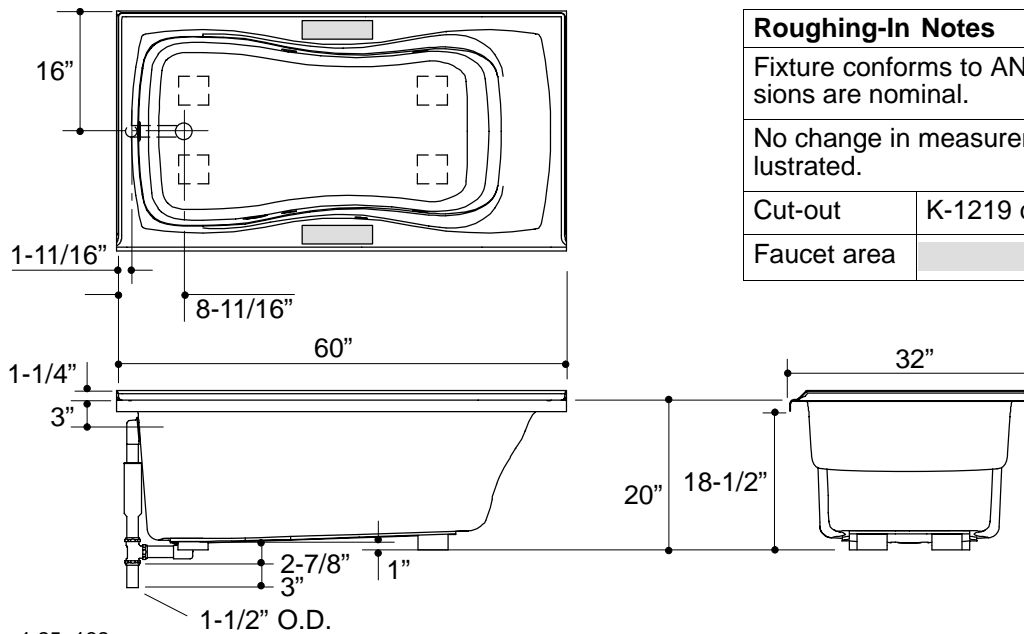

KOHLER® Roughing-In

K-1219 HOURGLASS 32™ ACRYLIC BATH

Ordering Information

Applicable product:		
Left outlet, integral flange	K-1219-L	shown
Right outlet, integral flange	K-1219-R	not shown
Drop-in rim style	K-1219	not shown
Accessories/hardware:		
Drain	K-7161-AF	recommended
Apron	K-1278	optional

Product Information

Fixture*:	basin area	top area	weight
Bathing well	47" x 20"	53" x 23"	80 lbs.
	water depth	capacity	
To overflow	14-1/2"	64 gal.	
* Approximate measurements for comparison only.			

Installation Notes

Refer to installation instructions included with fixture before beginning installation.

Roughing-In Notes		
Fixture conforms to ANSI Standard Z124.1. All dimensions are nominal.		
No change in measurements if connected with drain illustrated.		
Cut-out	K-1219 drop-in rim style, 58" x 30"	
Faucet area		recommended