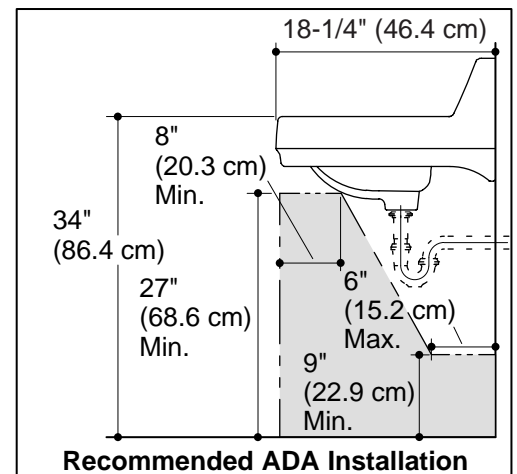

KOHLER® Roughing-In

**K-2030
GREENWICH™
WALL-MOUNT LAVATORY**

Product Information

Applicable product:		
8" (20.3 cm) centers lavatory	K-2030	shown
Soap dispenser on left	K-2030-L	
Soap dispenser on right	K-2030-R	
Without overflow	K-2030-N	not shown
Soap dispenser on left without overflow	K-2030-NL	
Soap dispenser on right without overflow	K-2030-NR	
Product is ADA compliant.		
ADA		

Fixture:*		
	basin area	water depth
Lavatory	15" (38.1 cm) x 10" (25.4 cm)	3-1/4" (8.3 cm)
Drain hole	1-3/4" (4.4 cm) D.	
* Approximate measurements for comparison only.		

Installation Notes

Install this product according to the installation guide.

A concealed arm carrier is required. It is **NOT** supplied by Kohler.

GREENWICH™ WALL-MOUNT LAVATORY
115738-1-BC

KOHLER®