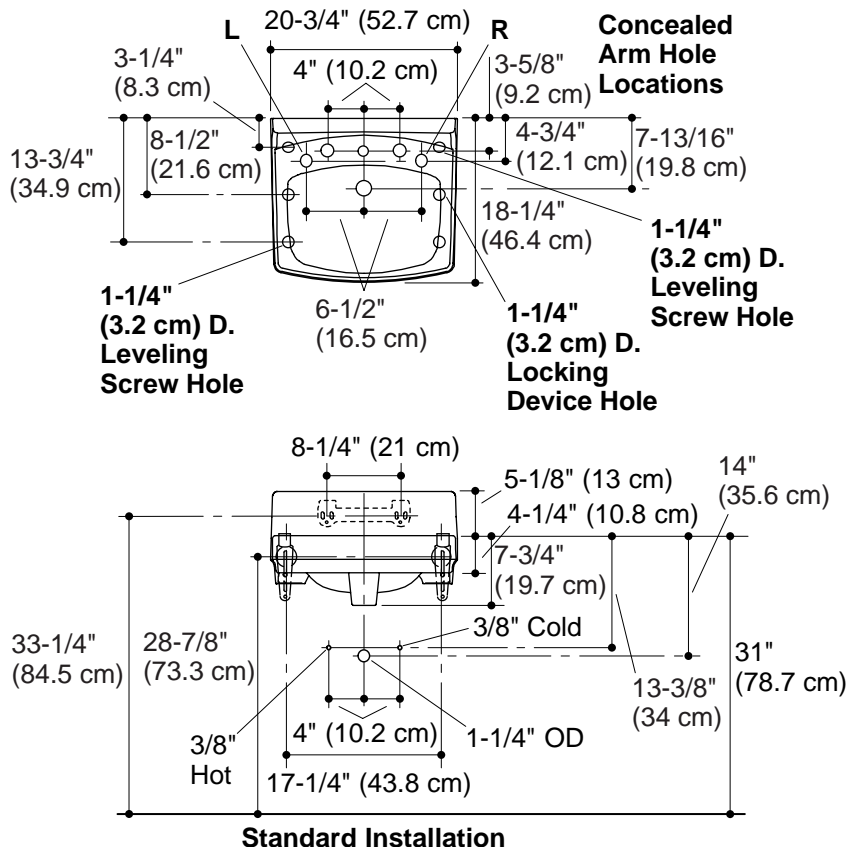

KOHLER® Roughing-In

**K-2030
GREENWICH™
WALL-MOUNT LAVATORY**

Product Information

Applicable product:		
8" (20.3 cm) centers lavatory	K-2030	shown
Soap dispenser on left	K-2030-L	
Soap dispenser on right	K-2030-R	
Without overflow	K-2030-N	not shown
Soap dispenser on left without overflow	K-2030-NL	
Soap dispenser on right without overflow	K-2030-NR	
Product is ADA compliant.		
ADA		

Fixture:*		
	basin area	water depth
Lavatory	15" (38.1 cm) x 10" (25.4 cm)	3-1/4" (8.3 cm)
Drain hole	1-3/4" (4.4 cm) D.	
* Approximate measurements for comparison only.		

Installation Notes

Install this product according to the installation guide.

A concealed arm carrier is required. It is **NOT** supplied by Kohler.

GREENWICH™ WALL-MOUNT LAVATORY
115738-1-BC

KOHLER®