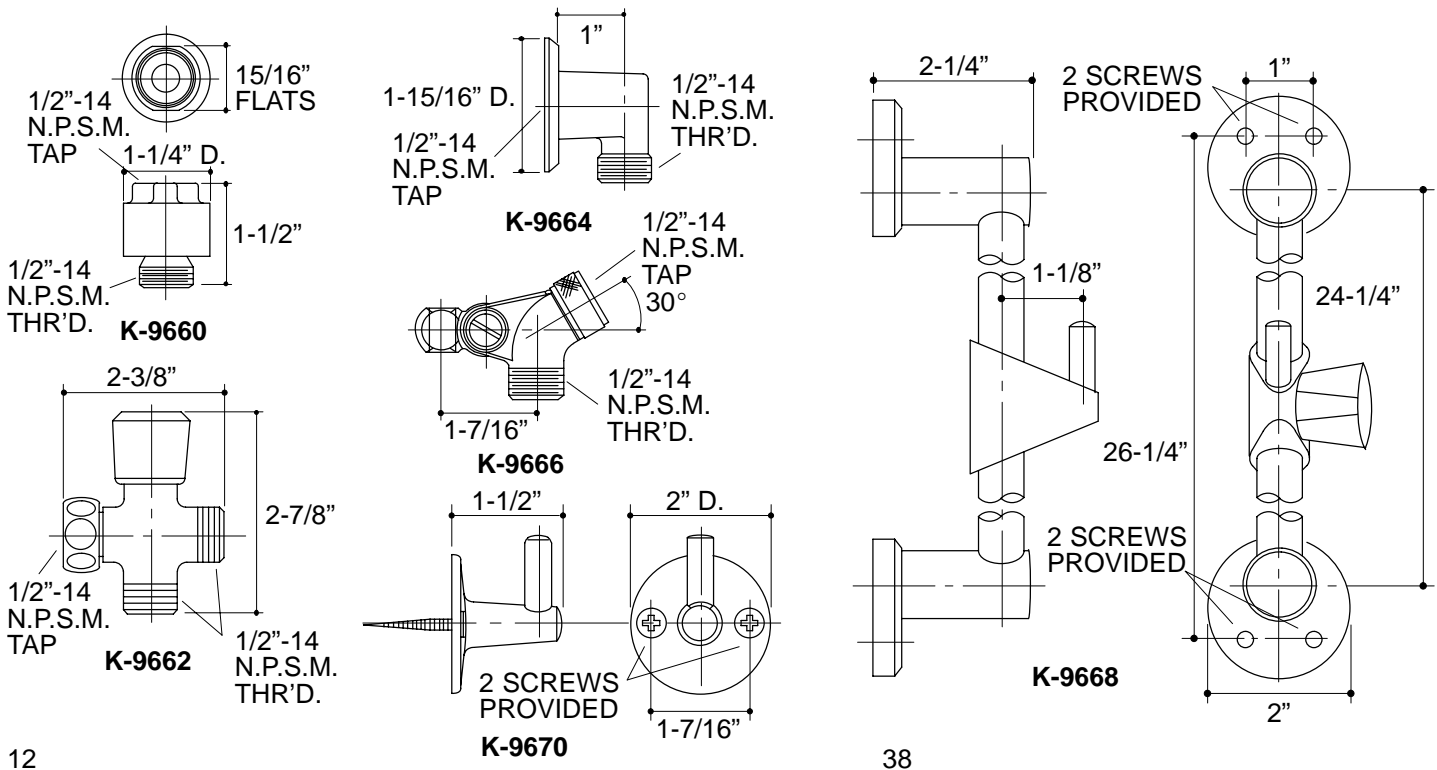

PERSONA™

12

38

PRODUCT DIAGRAM