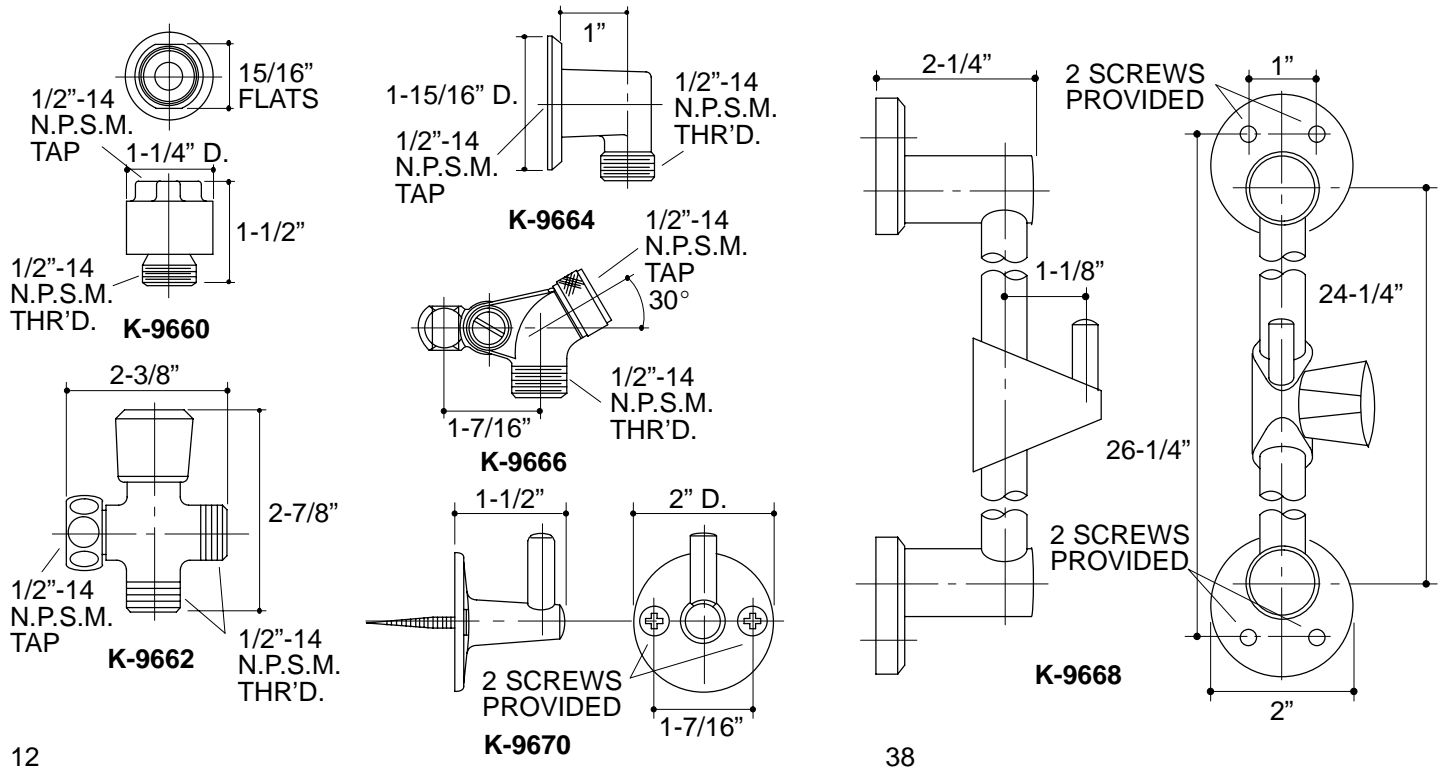

KOHLER[®] Roughing-In

K-9660 PERSONA[™] INTEGRATING COMPONENTS

Ordering Information

| | |
|------------------------------------|--------|
| Applicable product: | |
| Vacuum breaker | K-9660 |
| Shower arm diverter valve | K-9662 |
| Elbow with flange | K-9664 |
| Adjustable swivel mounting bracket | K-9666 |
| Wall-mount slide bar | K-9668 |
| Wall-mounted hanger | K-9670 |

12

38

K-9660 Persona[™] Integrating Components
115210-1-AA (9619)

KOHLER[®]

NOTES: