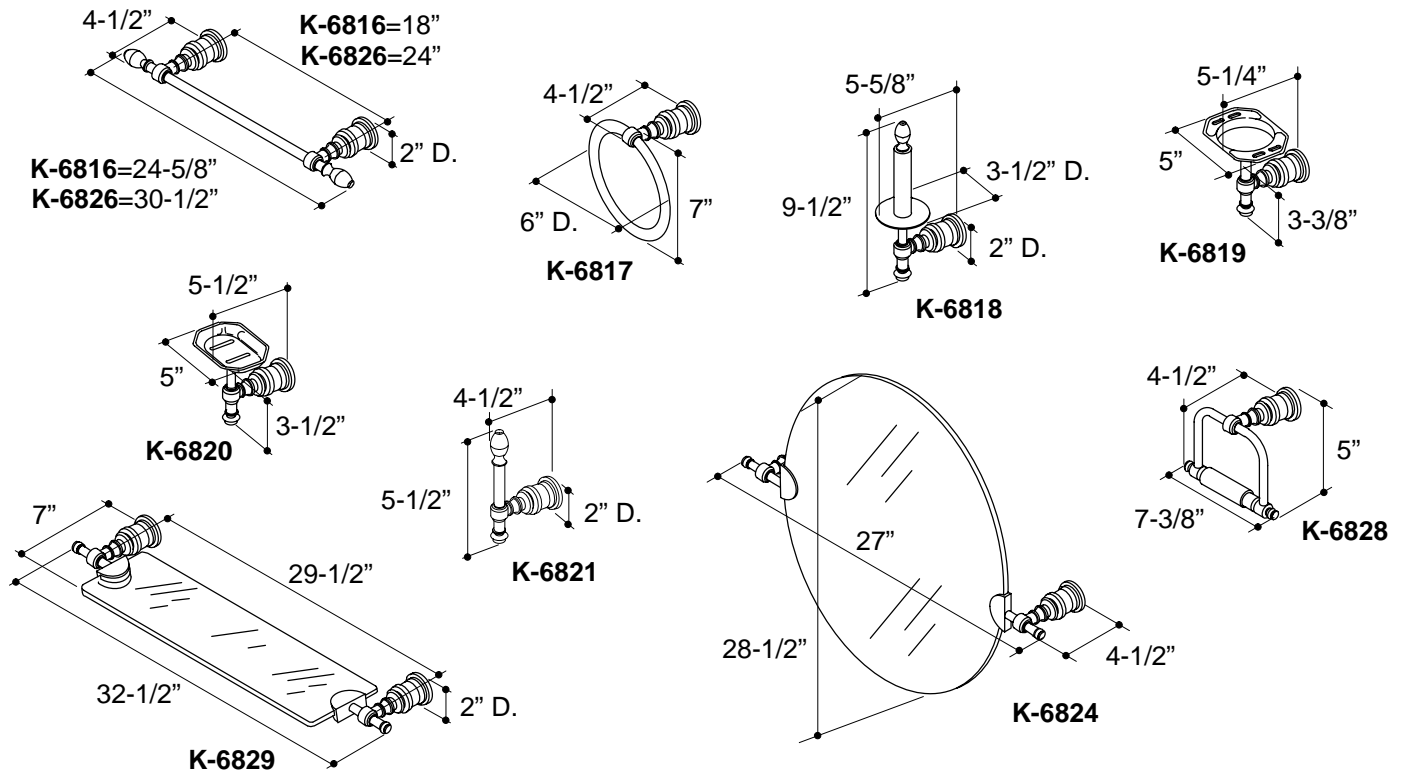

# KOHLER® Roughing-In

**K-6816  
IV GEORGES BRASS  
ACCESSORIES**

## Ordering Information

|                                 |           |
|---------------------------------|-----------|
| Applicable product:             |           |
| 18" towel bar                   | K-6816    |
| Towel ring                      | K-6817    |
| Vertical toilet tissue holder   | K-6818    |
| Tumbler and toothbrush holder   | K-6819-GD |
| Soap dish                       | K-6820    |
| Robe hook                       | K-6821    |
| Mirror                          | K-6824    |
| 24" towel bar                   | K-6826    |
| Horizontal toilet tissue holder | K-6828    |
| Glass shelf                     | K-6829    |