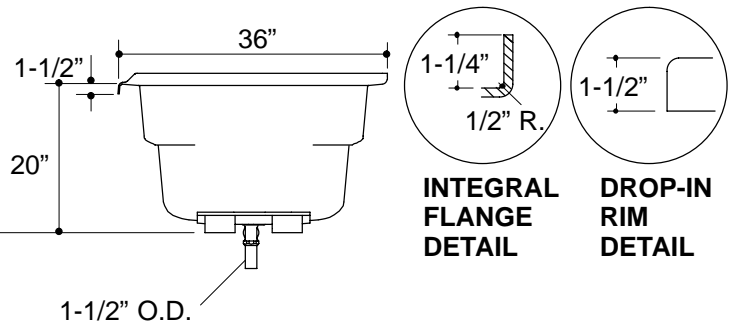

## PRODUCT INFORMATION

Fixture*:	basin area	top area	weight
Bathing well	50" x 24"	65" x 27"	77 lbs.
	water depth	capacity	
To overflow	14"	72 gal.	
* Approximate measurements for comparison only.			

## INSTALLATION NOTES

The apron must be installed before the finish floor and wall materials are installed.

Roughing-In Notes		
No change in measurements if connected with drain illustrated.		
Cut-out	K-1259 drop-in rim style, 70" x 34"	
Faucet area		recommended