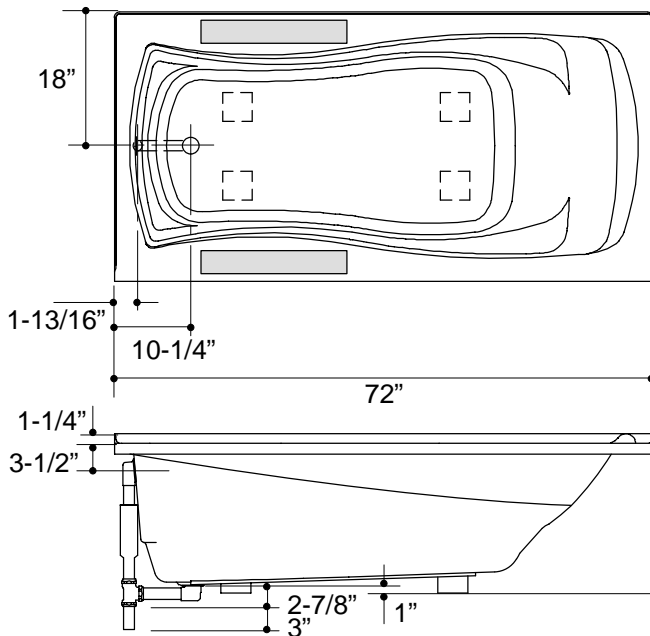

**MARIPOSA™**

6' BATH

**K-1259**

**FEATURES**

- 72" x 36" x 20"
- Acrylic
- Left or right outlet
- Optional K-1283 front apron
- Optional K-1491 removable pillow

**CODES/STANDARDS APPLICABLE**

Specified model meets or exceeds the following:

**PRODUCT SPECIFICATION:**

The bath shall be 72" in length, 36" in width, and 20" in height. Bath shall be made of acrylic. Bath shall have optional K-1283 front apron. Bath shall have optional K-1491 removable pillow. Bath shall be Kohler Model K-1259-\_\_\_\_\_-\_\_\_\_\_.

## PRODUCT INFORMATION

Fixture*:	basin area	top area	weight
Bathing well	50" x 24"	65" x 27"	77 lbs.
	water depth	capacity	
To overflow	14"	72 gal.	
* Approximate measurements for comparison only.			

## INSTALLATION NOTES

The apron must be installed before the finish floor and wall materials are installed.

Roughing-In Notes		
No change in measurements if connected with drain illustrated.		
Cut-out	K-1259 drop-in rim style, 70" x 34"	
Faucet area		recommended