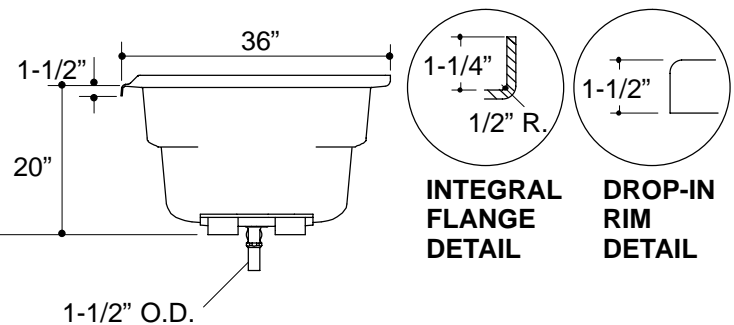

### Ordering Information

Applicable product:		
Left outlet, integral flange	K-1259-L	shown
Right outlet, integral flange	K-1259-R	not shown
Drop-in rim style	K-1259	not shown
Accessories/hardware:		
Drain	K-7166-AF	recommended
Apron	K-1283	optional

### Product Information

Fixture*:	basin area	top area	weight
Bathing well	50" x 24"	65" x 27"	77 lbs.
	water depth	capacity	
To overflow	14"	72 gal.	
* Approximate measurements for comparison only.			

### Installation Notes

Refer to installation instructions included with fixture before beginning installation.

The apron must be installed before the finish floor and wall materials are installed.

<b>Roughing-In Notes</b>	
Fixture conforms to ANSI Standard Z124.1. All dimensions are nominal.	
No change in measurements if connected with drain illustrated.	
Cut-out	K-1259 drop-in rim style, 70" x 34"
Faucet area	recommended