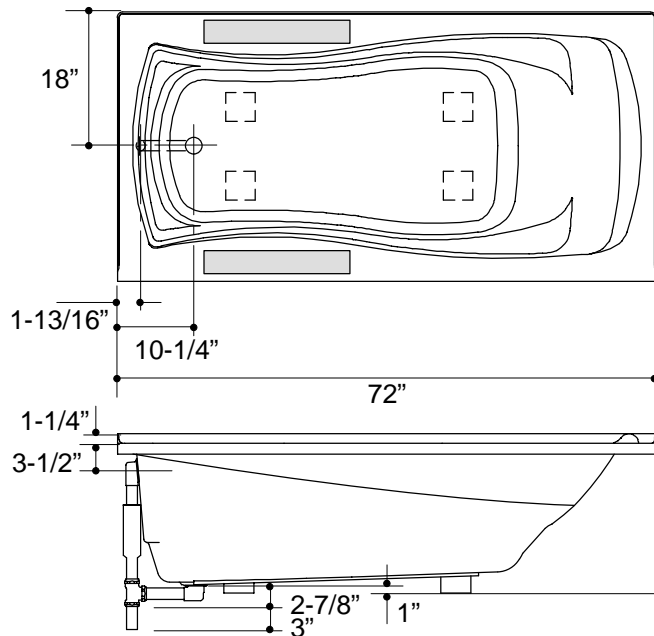

### Ordering Information

Applicable product:		
Left outlet, integral flange	K-1259-L	shown
Right outlet, integral flange	K-1259-R	not shown
Drop-in rim style	K-1259	not shown
Accessories/hardware:		
Drain	K-7166-AF	recommended
Apron	K-1283	optional

### Product Information

Fixture*:	basin area	top area	weight
Bathing well	50" x 24"	65" x 27"	77 lbs.
	water depth	capacity	
To overflow	14"	72 gal.	
* Approximate measurements for comparison only.			

### Installation Notes

Refer to installation instructions included with fixture before beginning installation.

The apron must be installed before the finish floor and wall materials are installed.

<b>Roughing-In Notes</b>	
Fixture conforms to ANSI Standard Z124.1. All dimensions are nominal.	
No change in measurements if connected with drain illustrated.	
Cut-out	K-1259 drop-in rim style, 70" x 34"
Faucet area	recommended