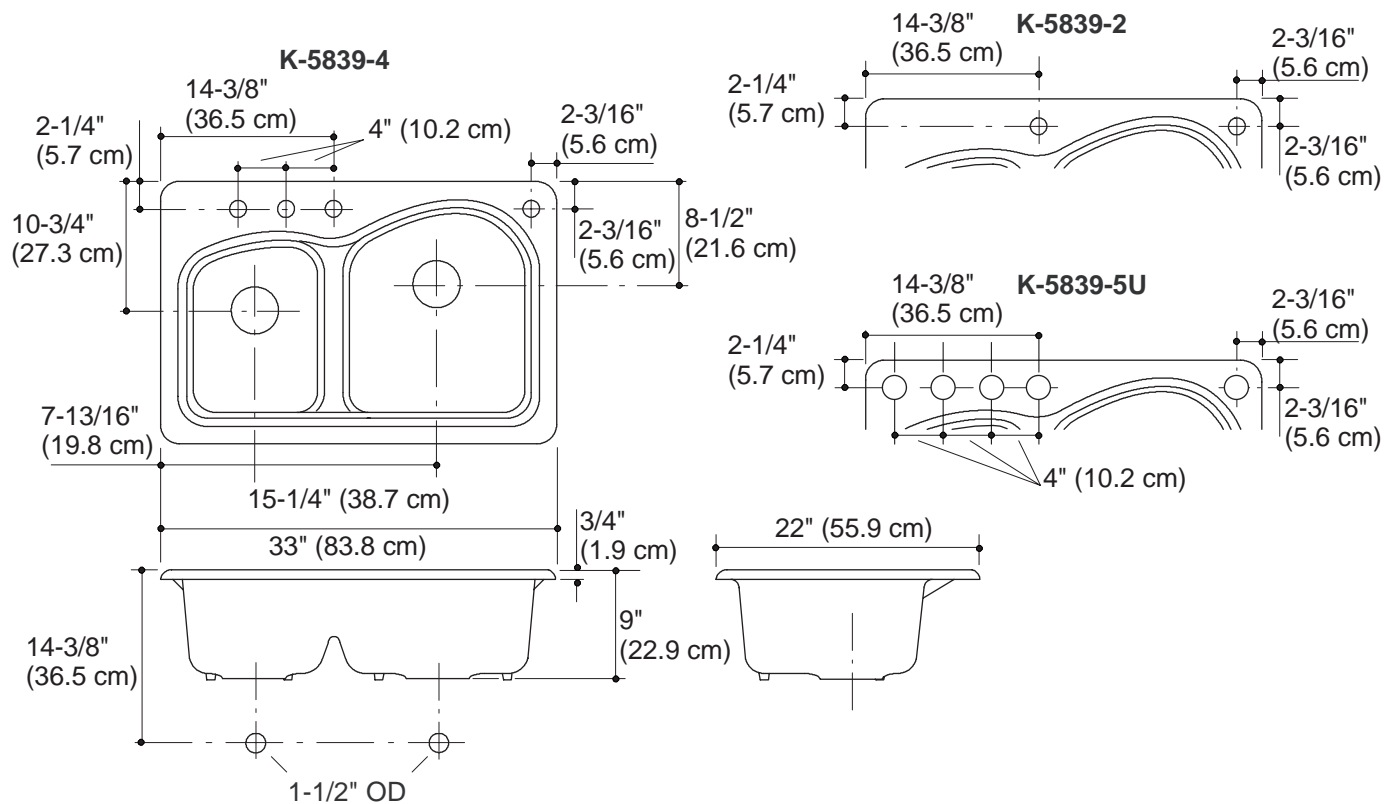

WOODFIELD™

Technical Information

Fixture*:	
Sink	
Basin area, large	15-5/8" (39.7 cm) x 17-5/8" (44.8 cm)
Basin area, medium	11-3/8" (28.9 cm) x 14-3/4" (37.5 cm)
Basin depth	9" (22.9 cm)
Drain hole	3-5/8" (9.2 cm) D.
Faucet hole	
Self-rimming models	1-3/8" (3.5 cm) D.
Undercounter model	2-3/8" (6 cm) D.
* Approximate measurements for comparison only.	
Included component:	
Cut-out template	1053529-7

Installation Notes

Install this product according to the installation guide.

Product Diagram