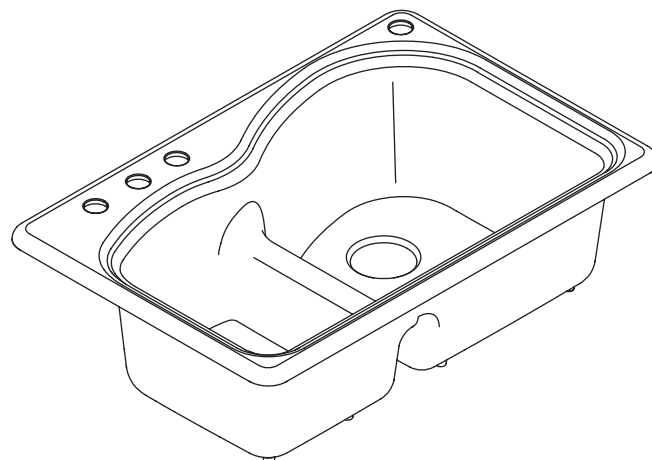

**WOODFIELD™**

**SMART DIVIDE™ KITCHEN SINK  
K-5839**

**Features**

- KOHLER cast iron
- Acid-resistant enamel finish
- Low profile basin divider for ease of handling large items
- Large and medium size double basin
- Self-rimming installation available with two or four holes
- Undercounter installation available with five holes
- 33" (83.8 cm) x 22" (55.9 cm)

**Product Specification:**

The cast iron sink shall be 33" (83.8 cm) in length, and 22" (55.9 cm) in width. Sink shall have an acid-resistant enamel finish. Sink shall have a large and medium size double basin. Sink shall feature a low profile basin divider for ease of handling large items. Sink shall be available with two or four holes for self-rimming installations or five holes for undercounter installations. Sink shall be Kohler Model K-5839-\_\_\_\_-\_\_\_\_.

## Technical Information

Fixture*:	
Sink	
Basin area, large	15-5/8" (39.7 cm) x 17-5/8" (44.8 cm)
Basin area, medium	11-3/8" (28.9 cm) x 14-3/4" (37.5 cm)
Basin depth	9" (22.9 cm)
Drain hole	3-5/8" (9.2 cm) D.
Faucet hole	
Self-rimming models	1-3/8" (3.5 cm) D.
Undercounter model	2-3/8" (6 cm) D.
* Approximate measurements for comparison only.	
Included component:	
Cut-out template	1053529-7