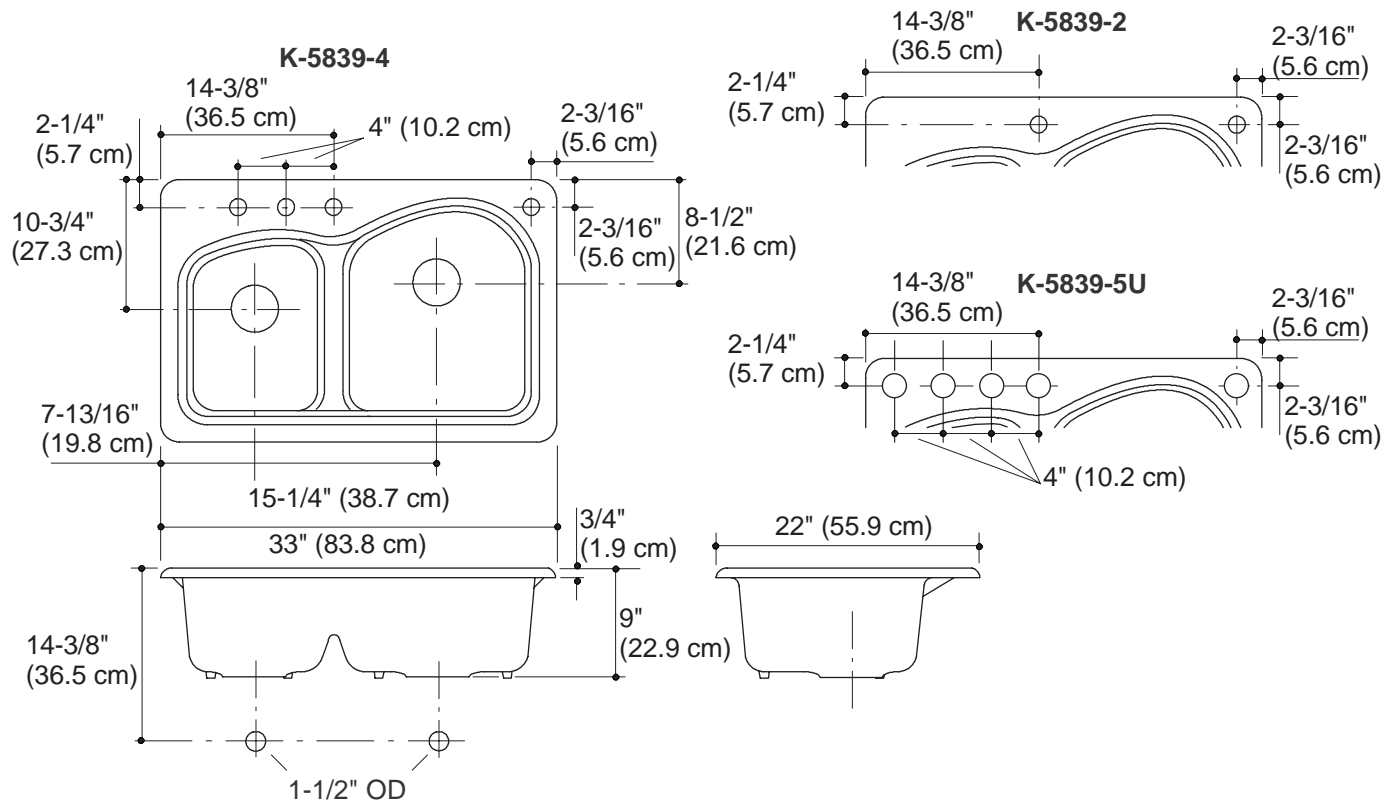

KOHLER® Roughing-In

K-5839
WOODFIELD™
SMART DIVIDE™ KITCHEN SINK

Product Information

Applicable product:	
Self-rimming kitchen sink with two holes	K-5839-2
Self-rimming kitchen sink with four holes	K-5839-4
Undercounter kitchen sink with five holes	K-5839-5U
Included component:	
Cut-out template	1053529-7
Fixture*:	
Sink	
Basin area, large	15-5/8" (39.7 cm) x 17-5/8" (44.8 cm)
Basin area, medium	11-3/8" (28.9 cm) x 14-3/4" (37.5 cm)
Basin depth	9" (22.9 cm)
Drain hole	3-5/8" (9.2 cm) D.
Faucet hole diameter	
Self-rimming models	1-3/8" (3.5 cm) D.
Undercounter model	2-3/8" (6 cm) D.
* Approximate measurements for comparison only.	

Installation Notes

Install this product according to the installation guide.

Fixture dimensions are nominal and conform to tolerances in ASME/ANSI Standard A112.19.1M.

WOODFIELD™ SMART DIVIDE™ KITCHEN SINK
1053676-1-B