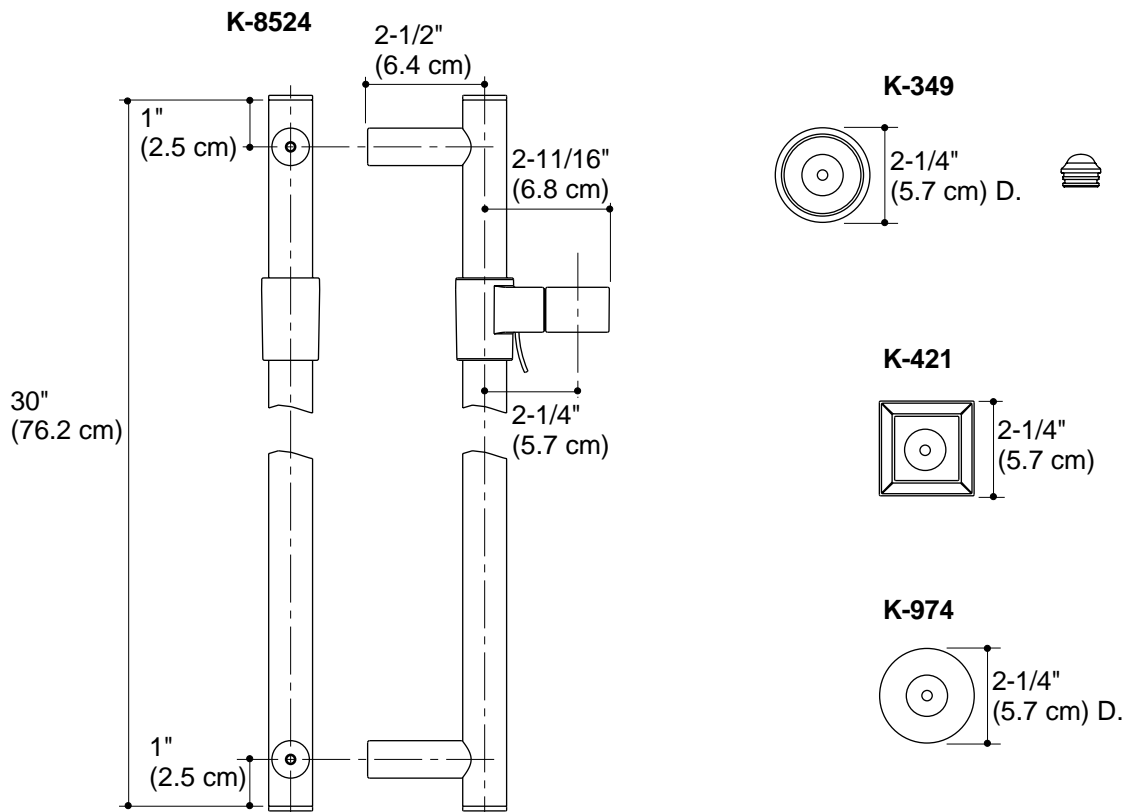

KOHLER®

Roughing-In

K-8524, K-349, K-421, K-974
SLIDE BAR

Product Information

Applicable product:	
Slide Bar	K-8524
Forté®/Bancroft™ slide bar trim	K-349
Memoirs® slide bar trim	K-421
Stillness® slide bar trim	K-974

Installation Notes

Install this product according to the installation guide.

SLIDE BAR
1046145-1-A

KOHLER®