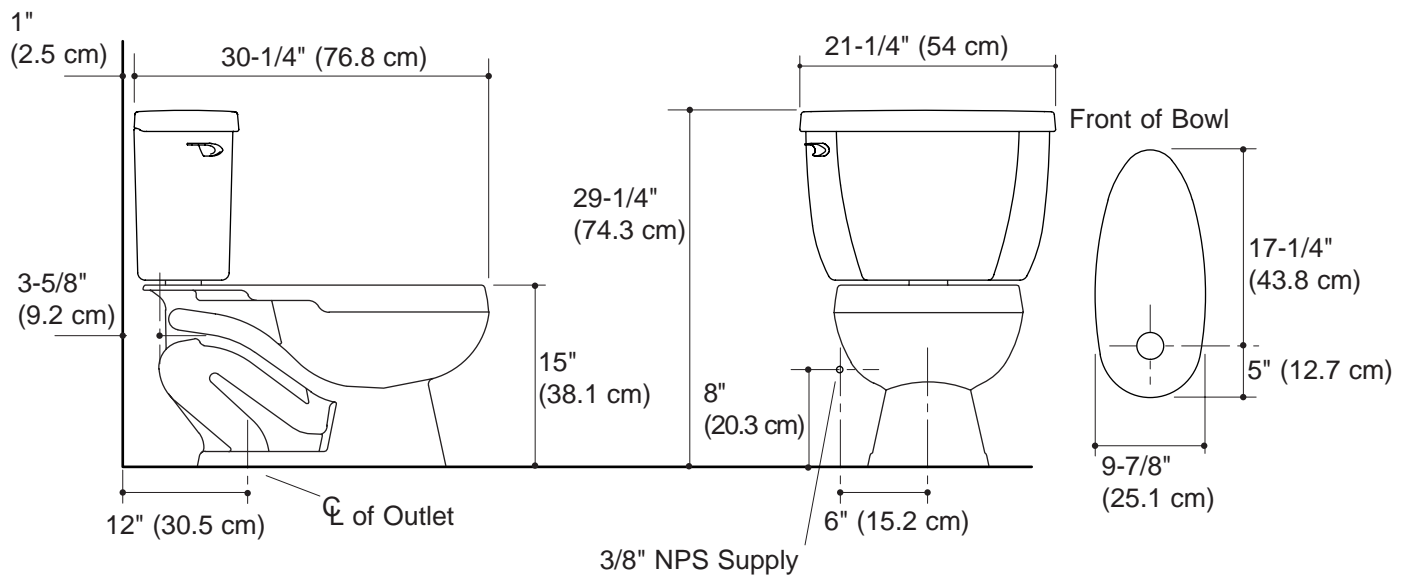

WELLWORTH™

Recommended Accessories			
K-4650	French Curve™ seat with cover	☐ 0 White	☐ Other _____
K-4664	Brevia™ seat with cover	☐ 0 White	☐ Other _____
K-7637	Angle supply with stop	☐ CP	☐ PB ☐ Other _____
Optional Accessories			
K-9481-L	Trip lever, left-hand (non-CP)	☐ PB	☐ Other _____
K-9481-R	Trip lever, right-hand (non-CP)		☐ PB

Installation Notes

Install this product according to the installation guide.

Product Diagram