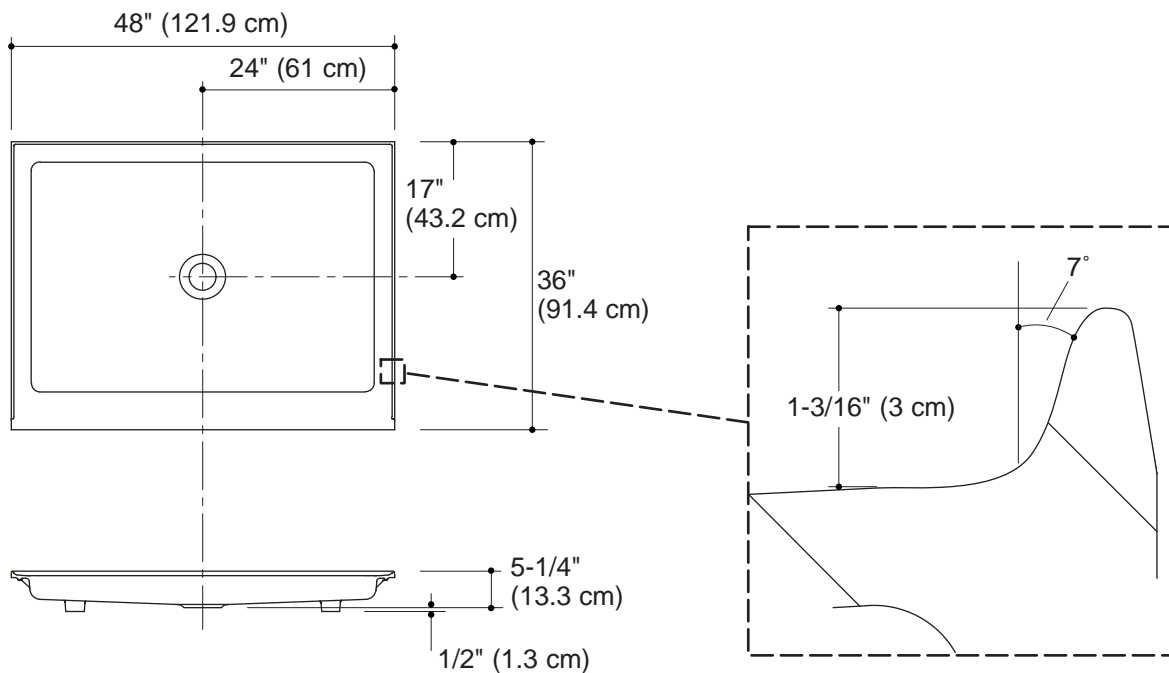

Technical Information

Fixture*:	
Weight	175 lbs (79.4 kg)
Drain Outlet	3-3/8" (8.6 cm) D.
Configuration	1-piece
*Approximate measurements for comparison only.	

Installation Notes

Install this product according to the installation guide.

The dimensions are applicable for this product only and should not be used to fabricate substitute bases for shower enclosures.

The K-1679-PC steam generator and the K-1647-PC steam generator control kit are designed for use with this product. Kohler shall not be responsible for problems encountered due to the installation and use of other manufacturer's steam generators.

Product Diagram

ENAMELED CAST IRON SHOWER RECEPTOR

Page 2 of 2
1009404-4-D

THE BOLD LOOK
OF **KOHLER**