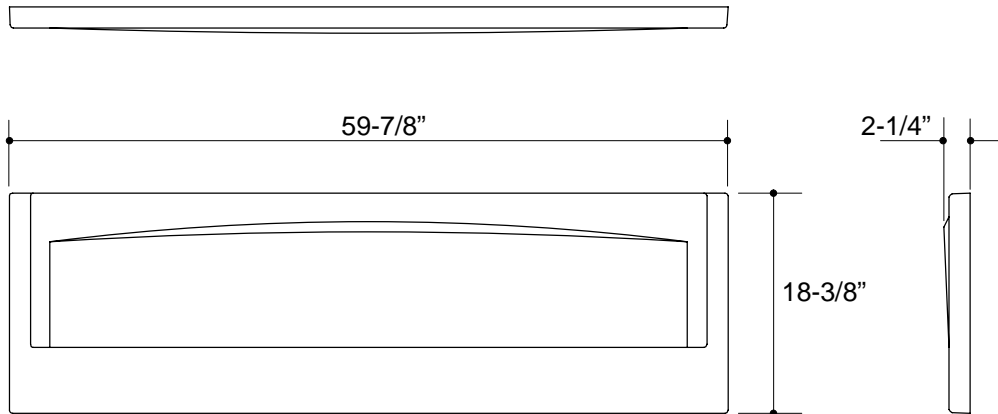

**APRON**

**K-1278**

**FEATURES**

- 59-7/8" x 18-3/8"
- Acrylic
- Removable

**CODES/STANDARDS APPLICABLE**

Specified model meets or exceeds the following:

- None applicable

**COLORS/FINISHES**

**PRODUCT SPECIFICATION:**

The apron shall be 59-7/8" in length and 18-3/8" in height. Apron shall be made of acrylic. Apron shall be removable. Apron shall be Kohler Model K-1278-\_\_\_\_\_.

116