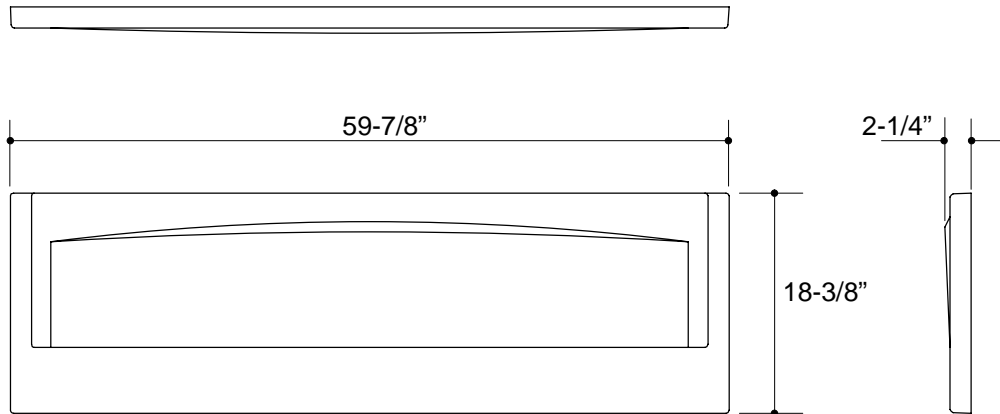

KOHLER[®]
Roughing-In

K-1278

ACRYLIC APRON

Ordering Information

Applicable product:		
Removable apron	K-1278	shown

116

K-1278 Apron
86768-1-**AA** (-)

KOHLER[®]