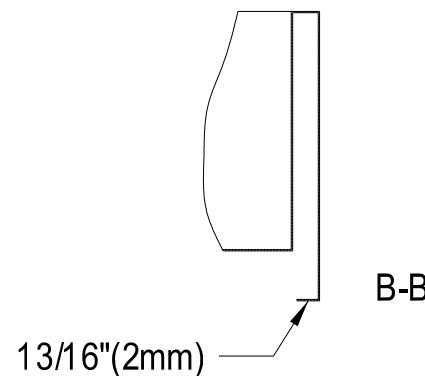

GOURMETIER[®]

KINGSTON CREATION

KUF302110BN

Stainless Steel Farm House Single Bowl Kitchen Sink (L)30" X (W)21" X (D)10"

	Depth	Thickness	Gauge
Tub Body	10"	1.2mm	18
Front Apron		1.2mm	18

A-A
Scale: 3:1

B-B