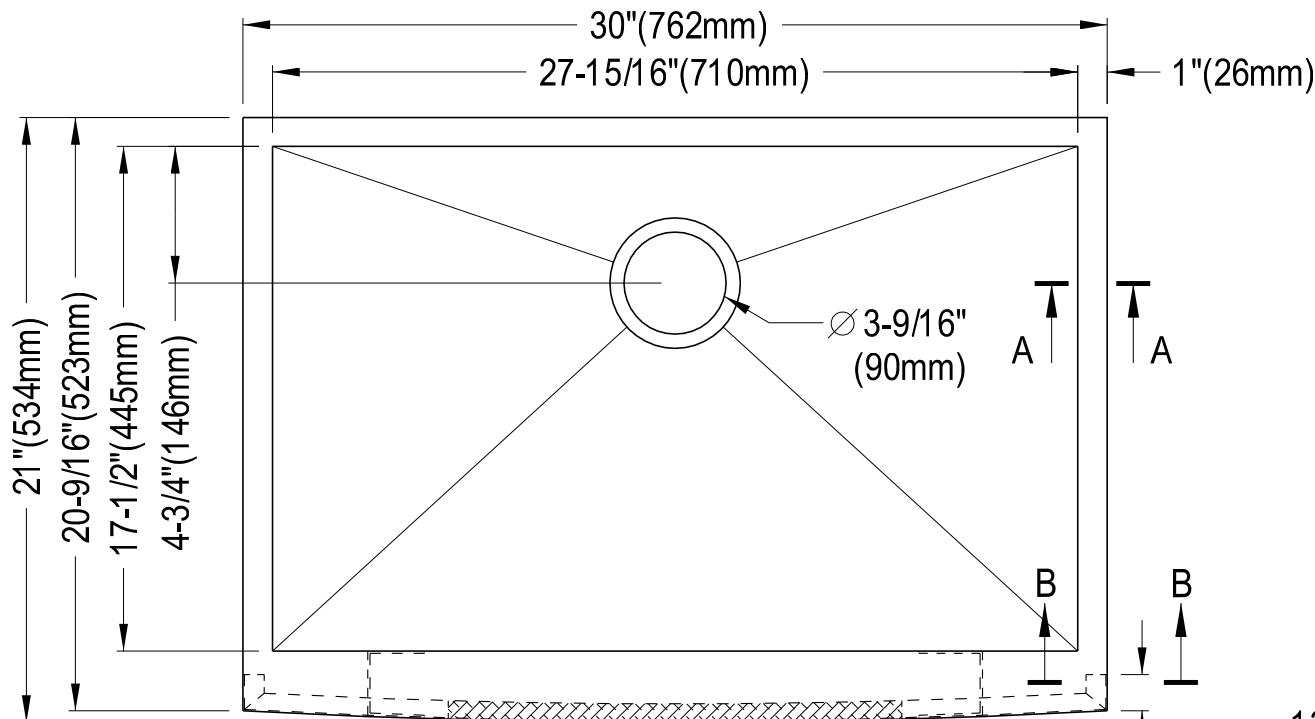

GOURMETIER[®]

KINGSTON CREATION

KUF302110BN

Stainless Steel Farm House Single Bowl Kitchen Sink (L)30" X (W)21" X (D)10"

	Depth	Thickness	Gauge
Tub Body	10"	1.2mm	18
Front Apron		1.2mm	18

A-A
Scale: 3:1

B-B