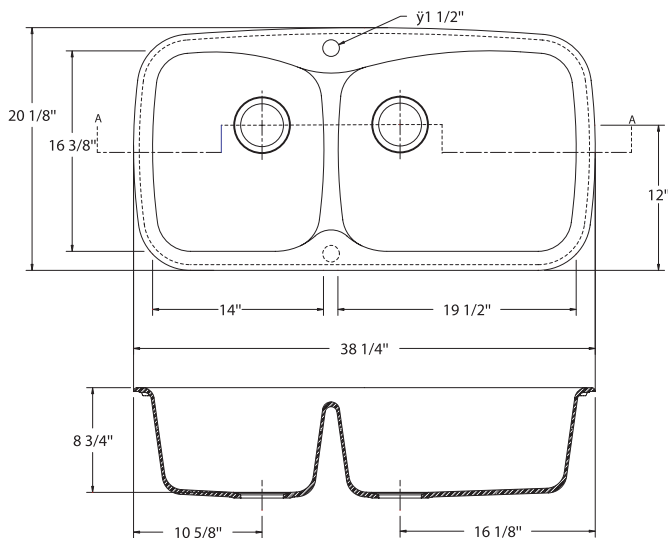

Fits 42" Cabinet

Model #	Faucet Holes	Color	Bowl Size ↕ X ↔	Sink Depth	Overall Dimension	Cutout Dimension
CGR200	0*	Graphite	L: 14" x 16 3/8"	8 3/4"	20 1/8" x 38 1/4"	Refer To Template
CP200	0*	Polar White	R: 19 1/2" x 16 3/8"			
CI200	0*	Ivory				

*Sink includes two optional faucet knockouts.

SECTION A-A